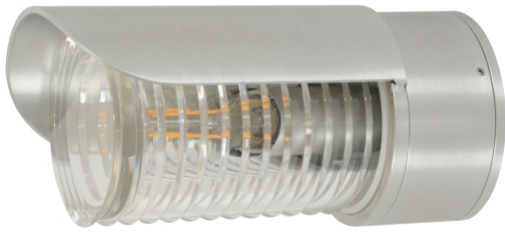

Docker Long Eyelid Ribbed Exterior in Aluminium

SPECIFICATIONS	
SKU	231105
Product Type	Lighting
Brand	Lucci Fresco
Warranty	5 years from date of purchase
Width / Diameter (mm)	105
Height (mm)	214
Material Used	Die Cast Aluminium
Voltage	240V
Globe Included	No
Globe Type	ES
Globe Quantity	1
Wattage (Max)	7W
Light Location	Alfresco/Indoor Use
IP Rating	65
Room Type	Alfresco, Garden, Outdoor
Style	Hamptons, Industrial, Modern
Colour	Brushed Chrome

DESCRIPTION

Docker long eyelid IP65 weatherproof rated exterior in aluminium with ribbed glass

The Docker Wall Bracket is a versatile design in that it can be used as both a wall bracket and a post light attachment. The Docker series will suit many homes from traditional to modern and are available in a clear or ribbed glass with a removable metal eyelid. When installed as a wall bracket, the eyelid shade will direct light downward to where it is best utilised, also maximising the light emitted from the globe choice. To make this light a path light, add our Docker 660mm post in either Brass or black and create the perfect light for driveways, paths, pool sides and lights in garden beds. IP65 rated and made of Aluminium, the Docker series is perfect for coastal applications. [Click Here](#) for Installation Instructions.