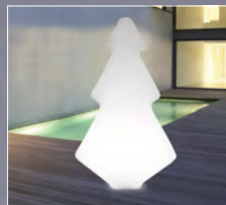

365215 Fresh illuminated tree with low voltage ES lamp holder complete with power supply & battery pack for colour changing LED operation.
950mm x 250mm x 1600mm

Distributed exclusively through:

Beacon Lighting stores

Over 67 stores nationwide, call 1300 BEACON
Or visit www.beaconlighting.com.au

Beacon Lighting Commercial divisions

Offices nationally, call 03 9368 1000 for your nearest division
Or visit www.beaconlightingcommercial.com.au