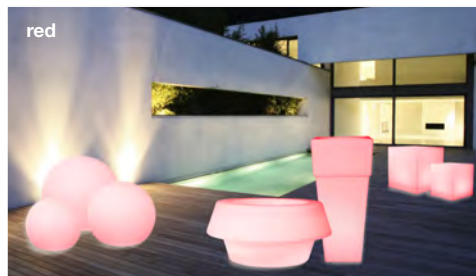

FRESH BY LUCCI

LUCCI

FRESH BY LUCCI

The new and exciting Fresh product range features a variety of illuminated furniture perfect for outdoor and indoor entertaining or for that special statement piece in your garden. The Fresh range is made from UV stabilised acrylic, and can run safely on 12 volt power supply with a ES lamp holder or LED (light emitting diodes).

The fitting utilises a low energy, low voltage CFL (compact fluorescent lamp). There is also the option of colour changing LED which can be set on one colour or the option of colour changing. The colour changing LED can run on both power supply or battery, which is rechargeable and has an 8 hour life, eliminating any cables and trip hazards, making it ideal for parties and outdoor entertaining.

THE FRESH RANGE

Constructed from UV stabilized acrylic material, with an IP44 rating. All products come with transformer, cables and rechargeable batteries.

365210 Fresh illuminated square pot with low voltage ES lamp holder complete with power supply & battery pack for colour changing LED operation. Can also be used as a planter pot, herb garden or ice bucket.
500mm x 500mm x 1050mm

365211 Fresh illuminated round pot with low voltage ES lamp holder complete with power supply & battery pack for colour changing LED operation. Can also be used as a planter pot, herb garden or ice bucket.
900mm x 420mm