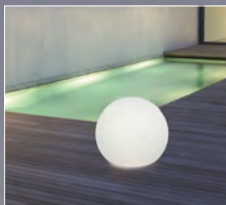

THE FRESH RANGE

Constructed from UV stabilized acrylic material, with an IP44 rating. All products come with transformer, cables and rechargeable batteries.

365210 Fresh illuminated square pot with low voltage ES lamp holder complete with power supply & battery pack for colour changing LED operation. Can also be used as a planter pot, herb garden or ice bucket.
500mm x 500mm x 1050mm

365211 Fresh illuminated round pot with low voltage ES lamp holder complete with power supply & battery pack for colour changing LED operation. Can also be used as a planter pot, herb garden or ice bucket.
900mm x 420mm

365201 Fresh illuminated cube with low voltage ES lamp holder complete with power supply & battery pack for colour changing LED operation. Can also be used as a chair or table.
500mm x 500mm

365200 Fresh illuminated cube with low voltage ES lamp holder complete with power supply & battery pack for colour changing LED operation. Can also be used as a chair or table.
400mm x 400mm

365207 Fresh illuminated sphere with low voltage ES lamp holder complete with power supply & battery pack for colour changing LED operation.
600mm

365206 Fresh illuminated sphere with low voltage ES lamp holder complete with power supply & battery pack for colour changing LED operation.
500mm