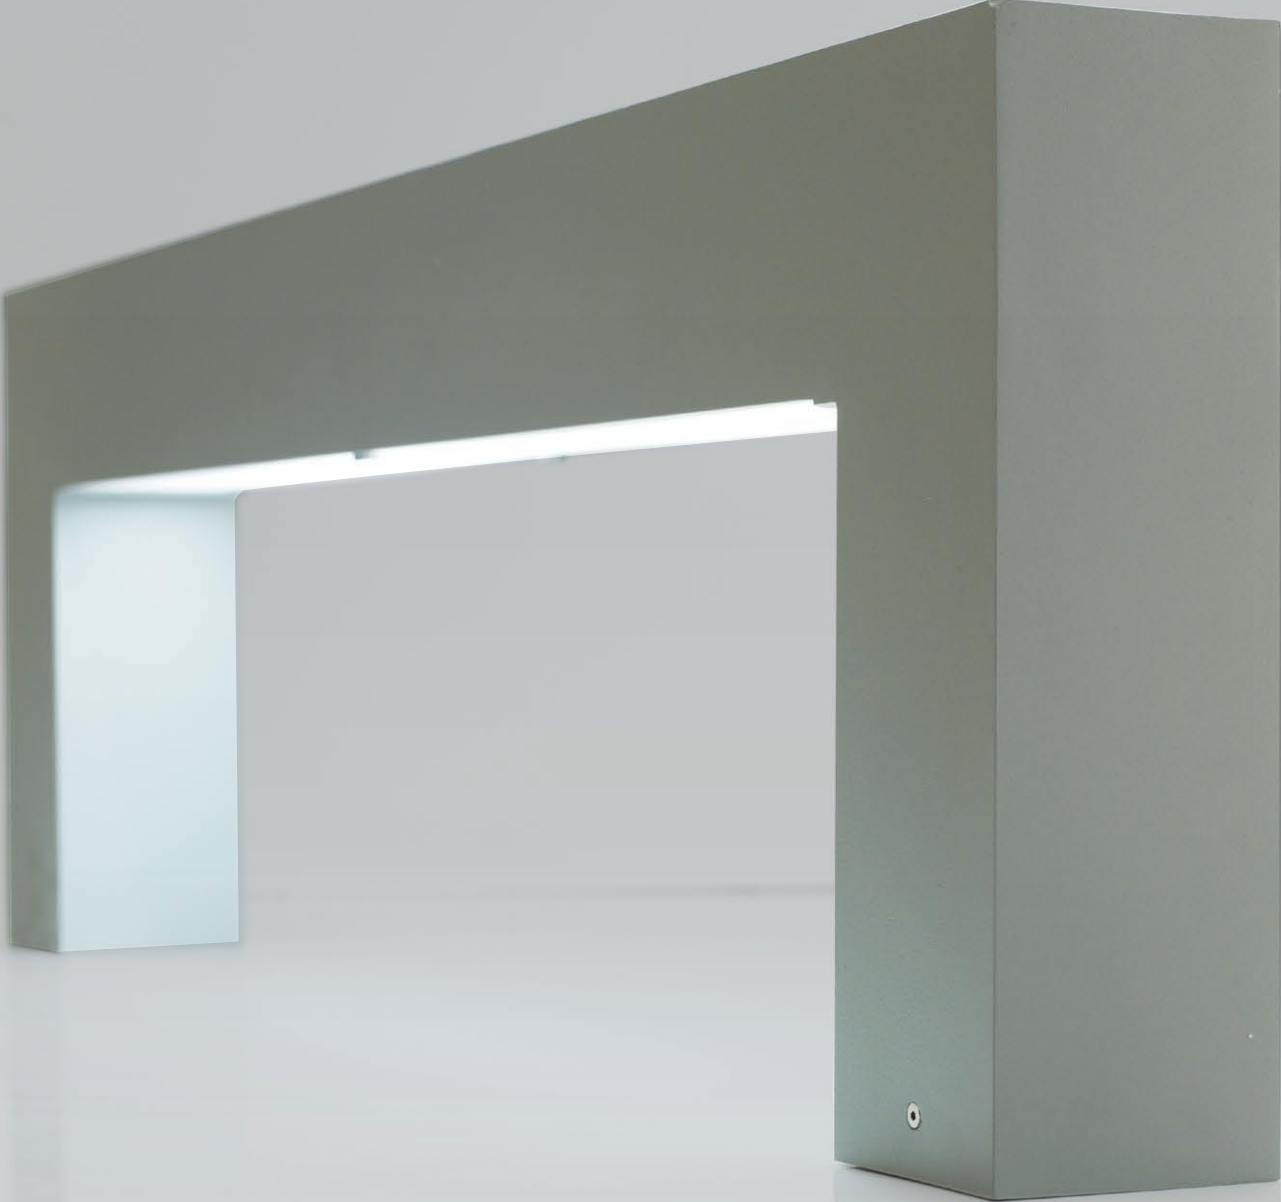

SIERRA LANDSCAPE

SIERRA LANDSCAPE

SIERRA LANDSCAPE

FEATURES

- SLIM SHAPE
- INDIRECT LIGHTING SYSTEM
- SILVER FINISH
- IP54
- LOW ENERGY
- RUGGED MOUNTING PLATE ASSEMBLY

BENEFITS

- ARCHITECTURALLY ATTRACTIVE
- LOW GLARE
- NEUTRAL COLOUR COMPLEMENTS GARDEN VEGETATION
- WEATHER RESISTANT
- LOW POWER CONSUMPTION
- SOLID FIRM INSTALLATION
- LONG LIFE LAMP

ORACLE BOLLARD

- 50 WATT SKU 365012

SIERRA LANDSCAPE

FEATURES

- SLIM SHAPE
- INDIRECT LIGHTING SYSTEM
- SILVER FINISH
- IP54
- LOW ENERGY
- RUGGED MOUNTING PLATE ASSEMBLY

BENEFITS

- ARCHITECTURALLY ATTRACTIVE
- LOW GLARE
- NEUTRAL COLOUR COMPLEMENTS GARDEN VEGETATION
- WEATHER RESISTANT
- LOW POWER CONSUMPTION
- SOLID FIRM INSTALLATION
- LONG LIFE LAMP

The Shadow is available in two sizes (600mm and 900mm high), weather resistant and assembled using rugged mounting plates to ensure the strength of an IP54 rating. The chic contemporary finish of the Sierra Shadow Bollard makes it ideal for inner city offices and residential home and apartment applications.

SIERRA SPIRIT BENCH SEAT

SIERRA

The low mounted slim line shape of the SIERRA SPIRIT bench seat offers a clean minimalist lighting solution perfect for urban architectural buildings. The fixture has been designed to optimise the latest energy efficient lighting technology and complement the surrounding architecture with its low glare silver finish.