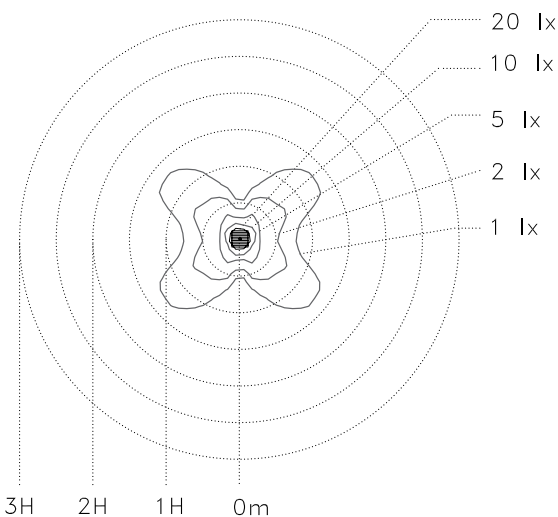

SIERRA

The slender styling of the SIERRA ORACLE bollard offers a clean minimalist lighting solution perfect for urban architectural buildings. The fixture has been designed to optimise the latest energy efficient lighting technology and complement the surrounding architecture with its low glare silver finish.

The Oracle is weather resistant and assembled using rugged mounting plates to ensure the strength of an IP54 rating. The chic contemporary finish of the Sierra Oracle makes it ideal for inner city offices and residential home and apartment applications.

SKU	WATTS	LENGTH	WIDTH	HEIGHT	COLOUR	LAMP	CONT / GEAR
365012	50W PAR20 E27	80mm	80mm	700mm	Silver	×	×