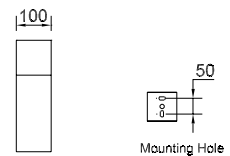

SKU	WATTS	LENGTH	WIDTH	HEIGHT	COLOUR	LAMP	CONT / GEAR
365010	21W T5	1070mm	100mm	350mm	Silver	✓	✓

Isolux assumptions

Mounting Height = 1.0m
Values are INITIAL
Horizontal illumination at ground level.

- In built ballast
- Tube included
- IP54
- Photometric data available upon request