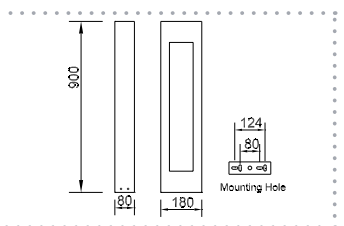

• Above Line Drawing for SKU 365009

- Above Isolux diagram is for 1 x 15 Watt output
- Photometric data available at www.beaconlightingcommercial.com.au