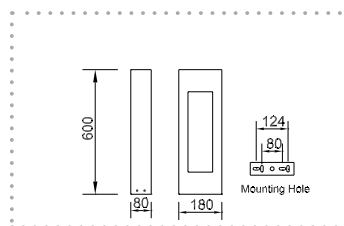

SKU	WATTS	LENGTH	WIDTH	HEIGHT	COLOUR	LAMP	CONT / GEAR
365008	15W CFL E27	180mm	80mm	600mm	Silver	×	×
365009	15W CFL E27	180mm	80mm	900mm	Silver	×	×

• Above Line Drawing for SKU 365008

Isolux assumptions
Mounting Height = 1.0m
Values are INITIAL
Horizontal illumination at ground level.