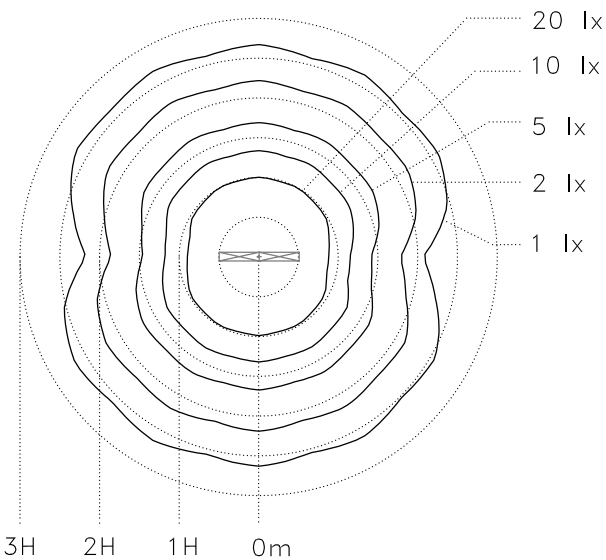

SKU	WATTS	LENGTH	WIDTH	HEIGHT	COLOUR	LAMP	CONT / GEAR
365008	15W CFL E27	180mm	80mm	600mm	Silver	×	×
365009	15W CFL E27	180mm	80mm	900mm	Silver	×	×

• Above Line Drawing for SKU 365008

Isolux assumptions
Mounting Height = 1.0m
Values are INITIAL
Horizontal illumination at ground level.

- E27 Lamp holder
- Low energy
- Globe not included
- IP54
- Photometric data available upon request

• Above Line Drawing for SKU 365009

- Above Isolux diagram is for 1 x 15 Watt output
- Photometric data available at www.beaconlightingcommercial.com.au

SKU	WATTS	LENGTH	WIDTH	HEIGHT	COLOUR	LAMP	CONT / GEAR
365010	21W T5	1070mm	100mm	350mm	Silver	✓	✓

Isolux assumptions

Mounting Height = 1.0m
Values are INITIAL
Horizontal illumination at ground level.

- In built ballast
- Tube included
- IP54
- Photometric data available upon request