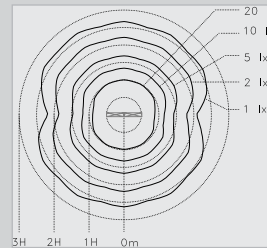

SPIRIT BENCH SEAT

- 21 WATT SKU 365010