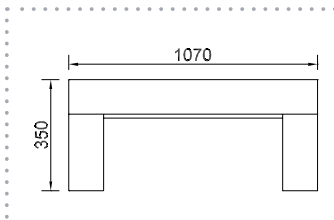

SKU	WATTS	LENGTH	WIDTH	HEIGHT	COLOUR	LAMP	CONT / GEAR
365008	15W CFL E27	180mm	80mm	600mm	Silver	×	×
365009	15W CFL E27	180mm	80mm	900mm	Silver	×	×

• Above Line Drawing for SKU 365008

Isolux assumptions
Mounting Height = 1.0m
Values are INITIAL
Horizontal illumination at ground level.

SKU	WATTS	LENGTH	WIDTH	HEIGHT	COLOUR	LAMP	CONT / GEAR
365010	21W T5	1070mm	100mm	350mm	Silver	✓	✓

Isolux assumptions

Mounting Height = 1.0m
Values are INITIAL
Horizontal illumination at ground level.

- In built ballast
- Tube included
- IP54
- Photometric data available upon request

SKU	WATTS	LENGTH	WIDTH	HEIGHT	COLOUR	LAMP	CONT / GEAR
365011	50W PAR20 E27	80mm	80mm	940mm	Silver	×	×

Isolux assumptions
Mounting Height = 1.0m
Values are INITIAL
Horizontal illumination at ground level.

SKU	WATTS	LENGTH	WIDTH	HEIGHT	COLOUR	LAMP	CONT / GEAR
365012	50W PAR20 E27	80mm	80mm	700mm	Silver	×	×

Isolux assumptions

Mounting Height = 1.0m
 Values are INITIAL
 Horizontal illumination at ground level.