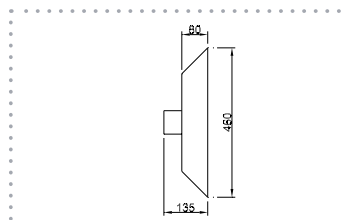

SKU	WATTS	LENGTH	WIDTH	HEIGHT	COLOUR	LAMP	CONT / GEAR
365012	50W PAR20 E27	80mm	80mm	700mm	Silver	×	×

Isolux assumptions

Mounting Height = 1.0m
 Values are INITIAL
 Horizontal illumination at ground level.

- PAR20 E27 lamp holder
- Globe not included
- IP54
- Photometric data available upon request

• Above Line Drawing for SKU 365012

- Above Isolux diagram is for 1 x 50 Watt output
- Photometric data available at www.beaconlightingcommercial.com.au

SKU	WATTS	DEPTH	WIDTH	HEIGHT	COLOUR	LAMP	CONT / GEAR
365014	2 x 11W GU10	140mm	80mm	460mm	Silver	×	×

• Above Line Drawing for SKU 365014

Isolux assumptions
 Mounting Height = 1.0m
 Values are INITIAL
 Horizontal illumination at ground level.