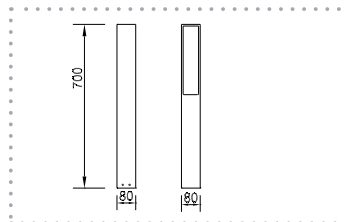

SIERRA

The slender styling of the SIERRA ORACLE bollard offers a clean minimalist lighting solution perfect for urban architectural buildings. The fixture has been designed to optimise the latest energy efficient lighting technology and complement the surrounding architecture with its low glare silver finish.

The Oracle is weather resistant and assembled using rugged mounting plates to ensure the strength of an IP54 rating. The chic contemporary finish of the Sierra Oracle makes it ideal for inner city offices and residential home and apartment applications.

SKU	WATTS	LENGTH	WIDTH	HEIGHT	COLOUR	LAMP	CONT / GEAR
365012	50W PAR20 E27	80mm	80mm	700mm	Silver	×	×