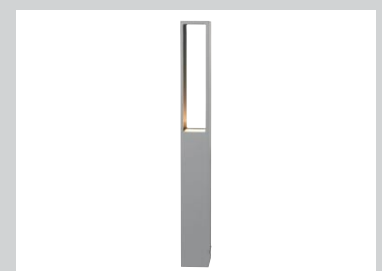

ORACLE BOLLARD

- 50 WATT SKU 365012

SIERRA LANDSCAPE

FEATURES

- SLIM SHAPE
- INDIRECT LIGHTING SYSTEM
- SILVER FINISH
- IP54
- LOW ENERGY
- RUGGED MOUNTING PLATE ASSEMBLY

BENEFITS

- ARCHITECTURALLY ATTRACTIVE
- LOW GLARE
- NEUTRAL COLOUR COMPLEMENTS GARDEN VEGETATION
- WEATHER RESISTANT
- LOW POWER CONSUMPTION
- SOLID FIRM INSTALLATION
- LONG LIFE LAMP

APPLICATIONS

- HOMES
- APARTMENT BUILDINGS
- INNER CITY APPLICATIONS

PUELLA WALL BRACKET

- 2 x 11 WATT SKU 365014

SIERRA SHADOW BOLLARD

SIERRA

The slender styling of the SIERRA SHADOW bollard offers a clean minimalist lighting solution perfect for urban architectural buildings. The fixture has been designed to optimise the latest energy efficient lighting technology and complement the surrounding architecture with its low glare silver finish.

The Shadow is available in two sizes (600mm and 900mm high), weather resistant and assembled using rugged mounting plates to ensure the strength of an IP54 rating. The chic contemporary finish of the Sierra Shadow Bollard makes it ideal for inner city offices and residential home and apartment applications.

SIERRA SPIRIT BENCH SEAT

SIERRA

The low mounted slim line shape of the SIERRA SPIRIT bench seat offers a clean minimalist lighting solution perfect for urban architectural buildings. The fixture has been designed to optimise the latest energy efficient lighting technology and complement the surrounding architecture with its low glare silver finish.