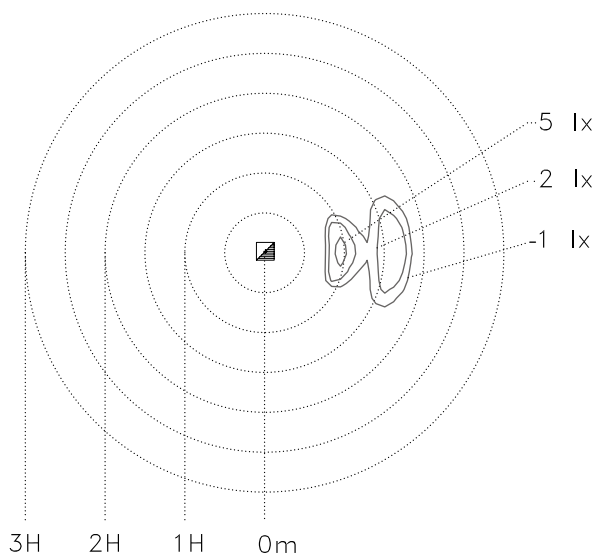

SIERRA

The slender styling of the SIERRA ETHERAL bollard offers a clean minimalist lighting solution perfect for urban architectural buildings. The fixture has been designed to optimise the latest energy efficient lighting technology and complement the surrounding architecture with its low glare silver finish.

The Ethereal is weather resistant and assembled using rugged mounting plates to ensure the strength of an IP54 rating. The chic contemporary finish of Sierra Ethereal makes it ideal for inner city offices and residential home and apartment applications.

SKU	WATTS	LENGTH	WIDTH	HEIGHT	COLOUR	LAMP	CONT / GEAR
365011	50W PAR20 E27	80mm	80mm	940mm	Silver	×	×