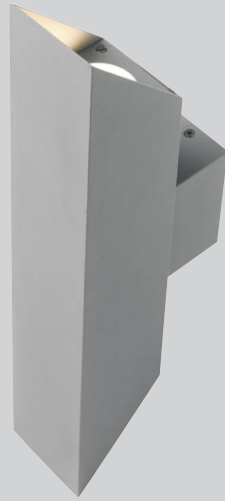

SIERRA PUELLA WALL BRACKET