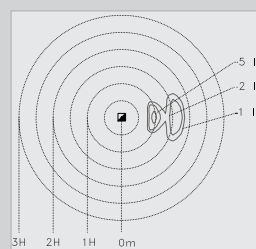

ETHERAL BOLLARD

- 50 WATT SKU 365011