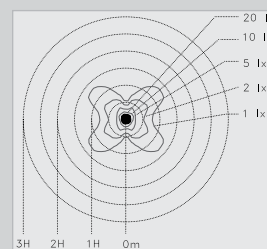

ORACLE BOLLARD

- 50 WATT SKU 365012