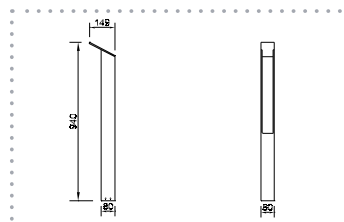

SKU	WATTS	LENGTH	WIDTH	HEIGHT	COLOUR	LAMP	CONT / GEAR
365010	21W T5	1070mm	100mm	350mm	Silver	✓	✓

Isolux assumptions

Mounting Height = 1.0m
Values are INITIAL
Horizontal illumination at ground level.

- In built ballast
- Tube included
- IP54
- Photometric data available upon request

SKU	WATTS	LENGTH	WIDTH	HEIGHT	COLOUR	LAMP	CONT / GEAR
365011	50W PAR20 E27	80mm	80mm	940mm	Silver	×	×

Isolux assumptions
Mounting Height = 1.0m
Values are INITIAL
Horizontal illumination at ground level.