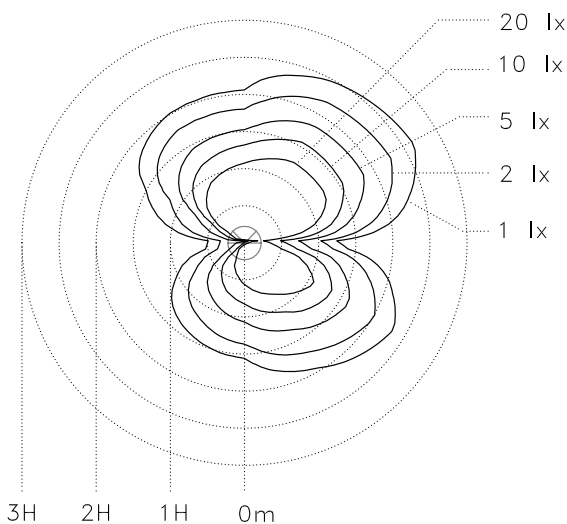

SKU	WATTS	LENGTH	WIDTH	HEIGHT	COLOUR	LAMP	CONT / GEAR
365008	15W CFL E27	180mm	80mm	600mm	Silver	×	×
365009	15W CFL E27	180mm	80mm	900mm	Silver	×	×

• Above Line Drawing for SKU 365008

Isolux assumptions
Mounting Height = 1.0m
Values are INITIAL
Horizontal illumination at ground level.