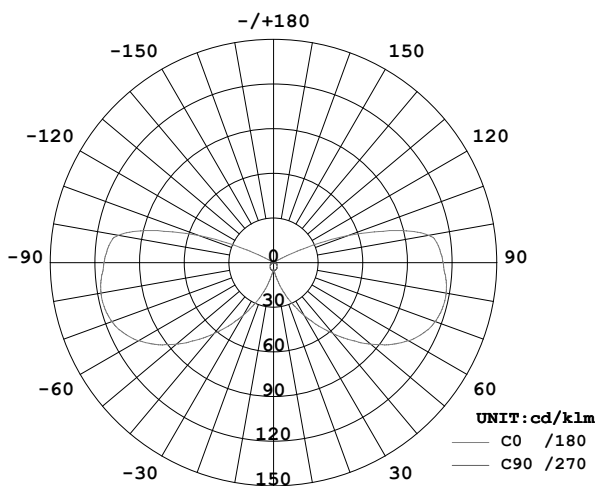

SIERRA

The slim line shape of the SIERRA PUELLA up-down wall bracket offers a clean minimalist lighting solution perfect for urban architectural buildings. The fixture has been designed to optimise the latest energy efficient lighting technology and complement the surrounding architecture with its low glare silver finish.

The Puella is weather resistant and assembled using rugged mounting plates to ensure the strength of an IP54 rating. The chic contemporary finish of the Sierra Puella makes it ideal for inner city offices and residential home and apartment applications.

SKU	WATTS	DEPTH	WIDTH	HEIGHT	COLOUR	LAMP	CONT / GEAR
365014	2 x 11W GU10	140mm	80mm	460mm	Silver	×	×

• Above Line Drawing for SKU 365014