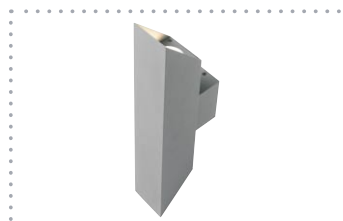

SIERRA

The slim line shape of the SIERRA PUELLA up-down wall bracket offers a clean minimalist lighting solution perfect for urban architectural buildings. The fixture has been designed to optimise the latest energy efficient lighting technology and complement the surrounding architecture with its low glare silver finish.

The Puella is weather resistant and assembled using rugged mounting plates to ensure the strength of an IP54 rating. The chic contemporary finish of the Sierra Puella makes it ideal for inner city offices and residential home and apartment applications.

SKU	WATTS	DEPTH	WIDTH	HEIGHT	COLOUR	LAMP	CONT / GEAR
365014	2 x 11W GU10	140mm	80mm	460mm	Silver	×	×

• Above Line Drawing for SKU 365014