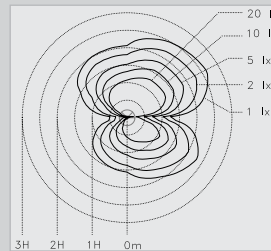

SIERRA LANDSCAPE

FEATURES

- SLIM SHAPE
- INDIRECT LIGHTING SYSTEM
- SILVER FINISH
- IP54
- LOW ENERGY
- RUGGED MOUNTING PLATE ASSEMBLY

BENEFITS

- ARCHITECTURALLY ATTRACTIVE
- LOW GLARE
- NEUTRAL COLOUR COMPLEMENTS GARDEN VEGETATION
- WEATHER RESISTANT
- LOW POWER CONSUMPTION
- SOLID FIRM INSTALLATION
- LONG LIFE LAMP

APPLICATIONS

- HOMES
- APARTMENT BUILDINGS
- INNER CITY APPLICATIONS

SHADOW BOLLARD

- 15 WATT SKU 365008
- 15 WATT SKU 365009