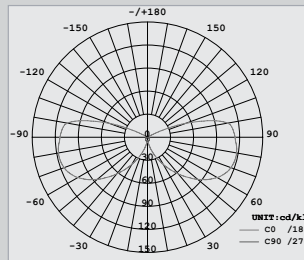

SIERRA LANDSCAPE

FEATURES

- SLIM SHAPE
- INDIRECT LIGHTING SYSTEM
- SILVER FINISH
- IP54
- LOW ENERGY
- RUGGED MOUNTING PLATE ASSEMBLY

BENEFITS

- ARCHITECTURALLY ATTRACTIVE
- LOW GLARE
- NEUTRAL COLOUR COMPLEMENTS GARDEN VEGETATION
- WEATHER RESISTANT
- LOW POWER CONSUMPTION
- SOLID FIRM INSTALLATION
- LONG LIFE LAMP

APPLICATIONS

- HOMES
- APARTMENT BUILDINGS
- INNER CITY APPLICATIONS

PUELLA WALL BRACKET

- 2 x 11 WATT SKU 365014