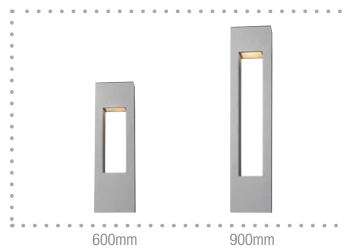

APPLICATIONS

- HOMES
- APARTMENT BUILDINGS
- INNER CITY APPLICATIONS

PUELLA WALL BRACKET

- 2 x 11 WATT SKU 365014

SIERRA SHADOW BOLLARD

SIERRA

The slender styling of the SIERRA SHADOW bollard offers a clean minimalist lighting solution perfect for urban architectural buildings. The fixture has been designed to optimise the latest energy efficient lighting technology and complement the surrounding architecture with its low glare silver finish.

The Shadow is available in two sizes (600mm and 900mm high), weather resistant and assembled using rugged mounting plates to ensure the strength of an IP54 rating. The chic contemporary finish of the Sierra Shadow Bollard makes it ideal for inner city offices and residential home and apartment applications.

SKU	WATTS	LENGTH	WIDTH	HEIGHT	COLOUR	LAMP	CONT / GEAR
365008	15W CFL E27	180mm	80mm	600mm	Silver	×	×
365009	15W CFL E27	180mm	80mm	900mm	Silver	×	×

• Above Line Drawing for SKU 365008

Isolux assumptions
Mounting Height = 1.0m
Values are INITIAL
Horizontal illumination at ground level.