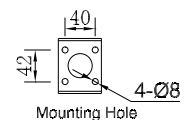

Isolux assumptions

Mounting Height = 1.0m
Values are INITIAL
Horizontal illumination at ground level.

- PAR20 E27 lamp holder
- Globe not included
- IP54
- Photometric data available upon request