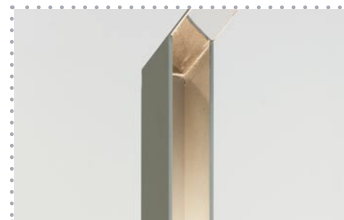

SIERRA

The slender styling of the SIERRA ETHERAL bollard offers a clean minimalist lighting solution perfect for urban architectural buildings. The fixture has been designed to optimise the latest energy efficient lighting technology and complement the surrounding architecture with its low glare silver finish.

The Ethereal is weather resistant and assembled using rugged mounting plates to ensure the strength of an IP54 rating. The chic contemporary finish of Sierra Ethereal makes it ideal for inner city offices and residential home and apartment applications.

SKU	WATTS	LENGTH	WIDTH	HEIGHT	COLOUR	LAMP	CONT / GEAR
365011	50W PAR20 E27	80mm	80mm	940mm	Silver	×	×