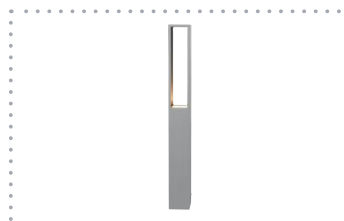

SIERRA

The slender styling of the SIERRA ORACLE bollard offers a clean minimalist lighting solution perfect for urban architectural buildings. The fixture has been designed to optimise the latest energy efficient lighting technology and complement the surrounding architecture with its low glare silver finish.

The Oracle is weather resistant and assembled using rugged mounting plates to ensure the strength of an IP54 rating. The chic contemporary finish of the Sierra Oracle makes it ideal for inner city offices and residential home and apartment applications.

SKU	WATTS	LENGTH	WIDTH	HEIGHT	COLOUR	LAMP	CONT / GEAR
365012	50W PAR20 E27	80mm	80mm	700mm	Silver	×	×